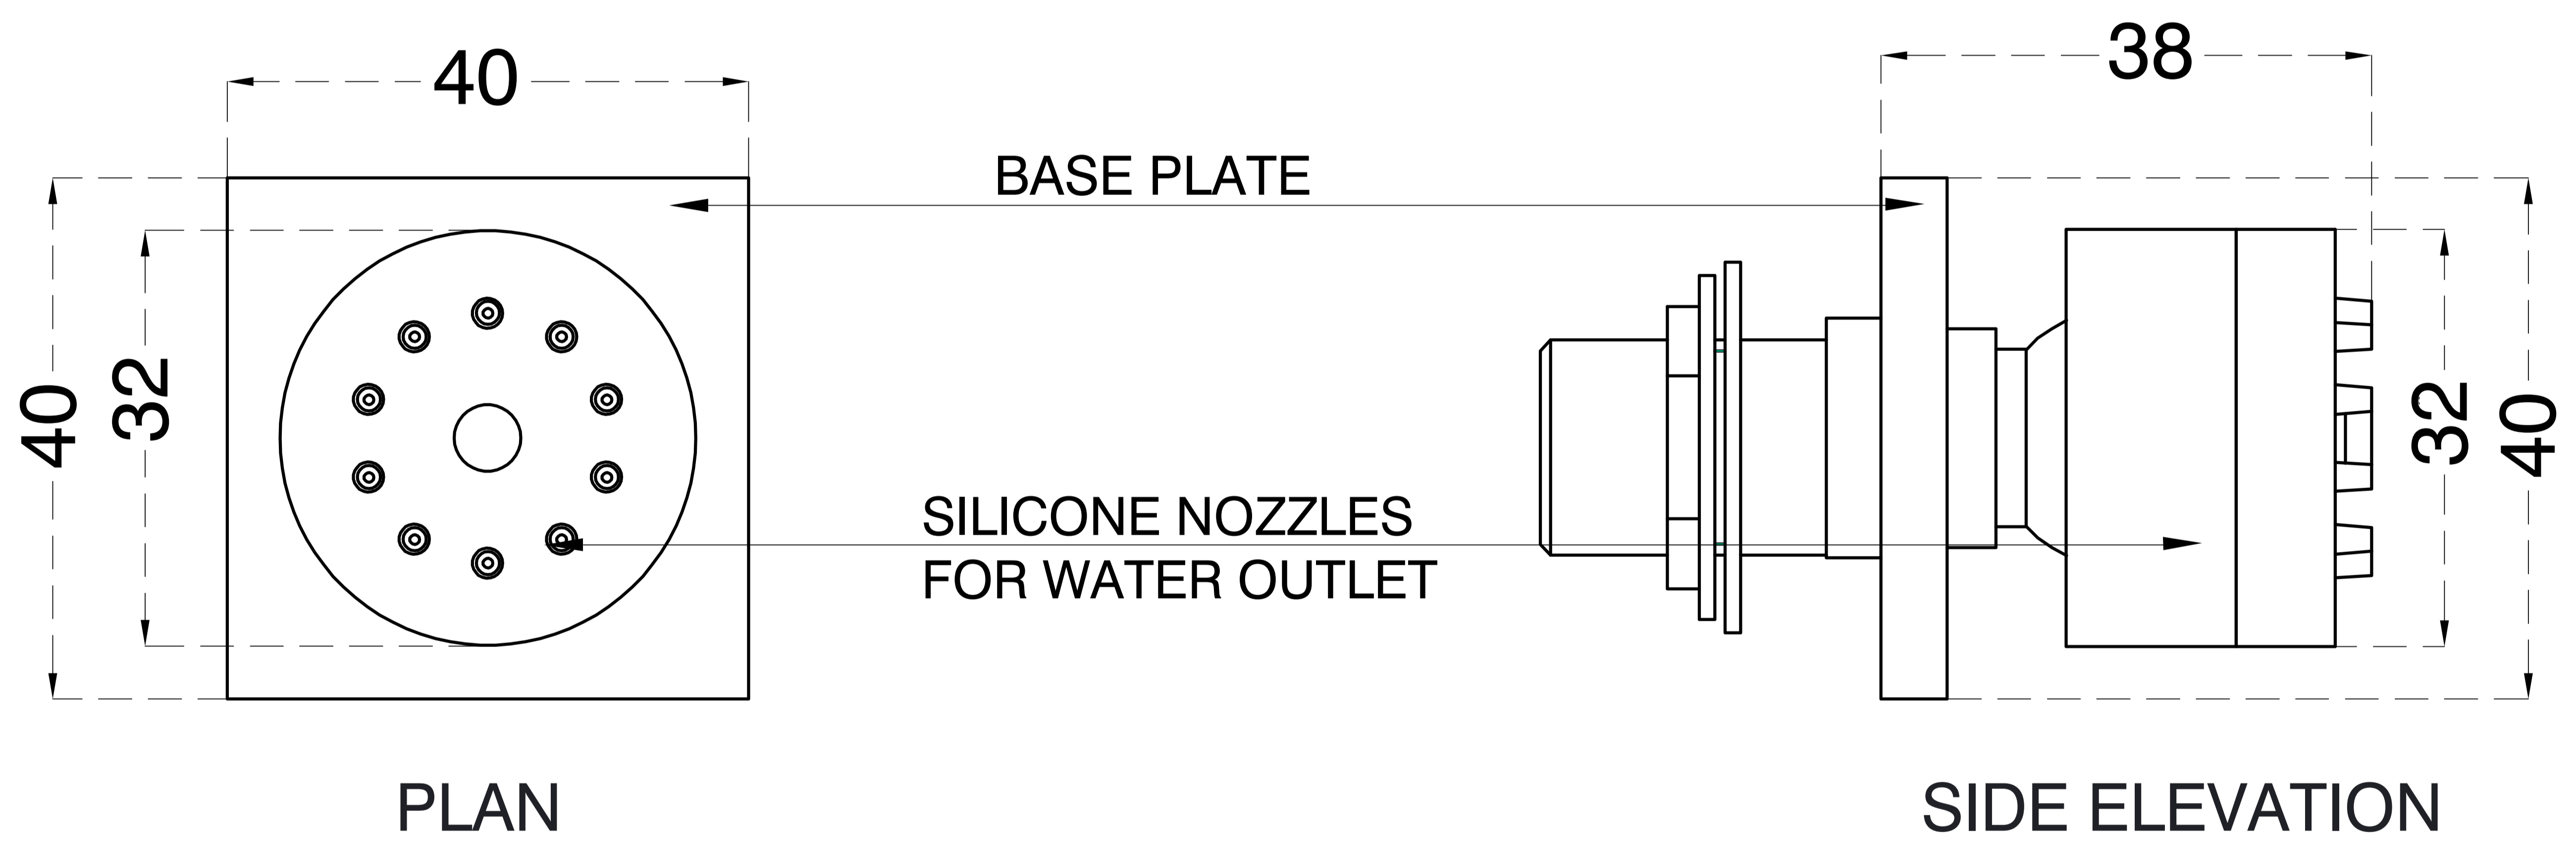

Single-Function Brass Body Jet

Product Code : 1449

Technical Drawing

All dimension are in **mm**